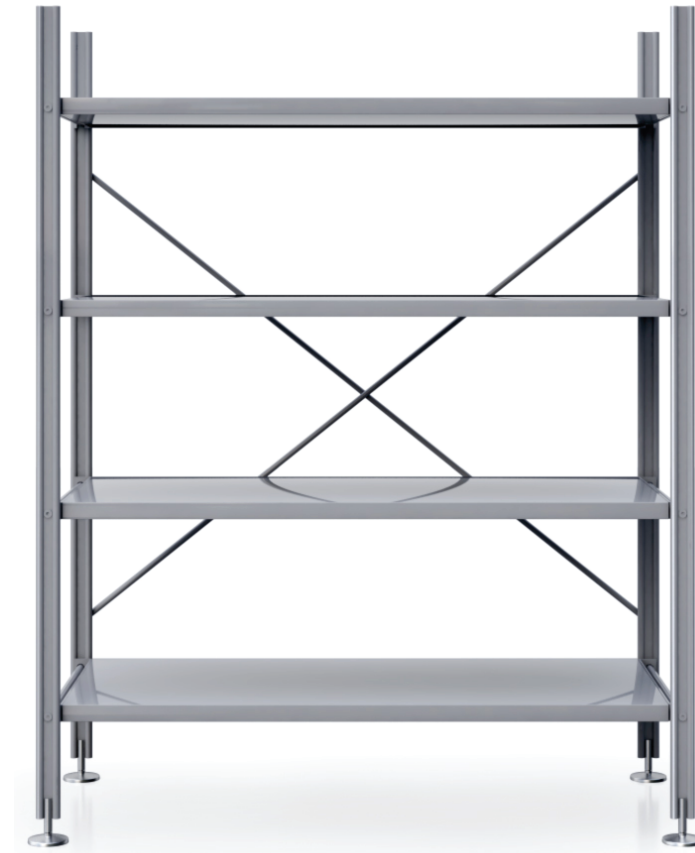

AXIS

Dimensions

Three shelves: W 980mm/3'-3" x D 350mm/1'-2" x H 940mm/3'-2"

Four shelves: W 980mm/3'-3" x D 350mm/1'-2" x H 1240mm/4'-2"

Six shelves: W 980mm/3'-3" x D 350mm/1'-2" x H 1840mm/6'-2"

Materials

Mild steel sheet metal for the shelves and a MS rod framework-epoxy polyester powder coated to the specified color
You can choose from a collection of veneers and laminates for the wood shelves

Colours

Black
9512 - glossy / 9610 - matt

Munshell Grey
9532 - glossy

Milky White
9511 - glossy

Safex Red
9517 - glossy

Light Blue
9530 - glossy

Golden Yellow
9520 - glossy

Customizable vertical support and shelf combinations are available